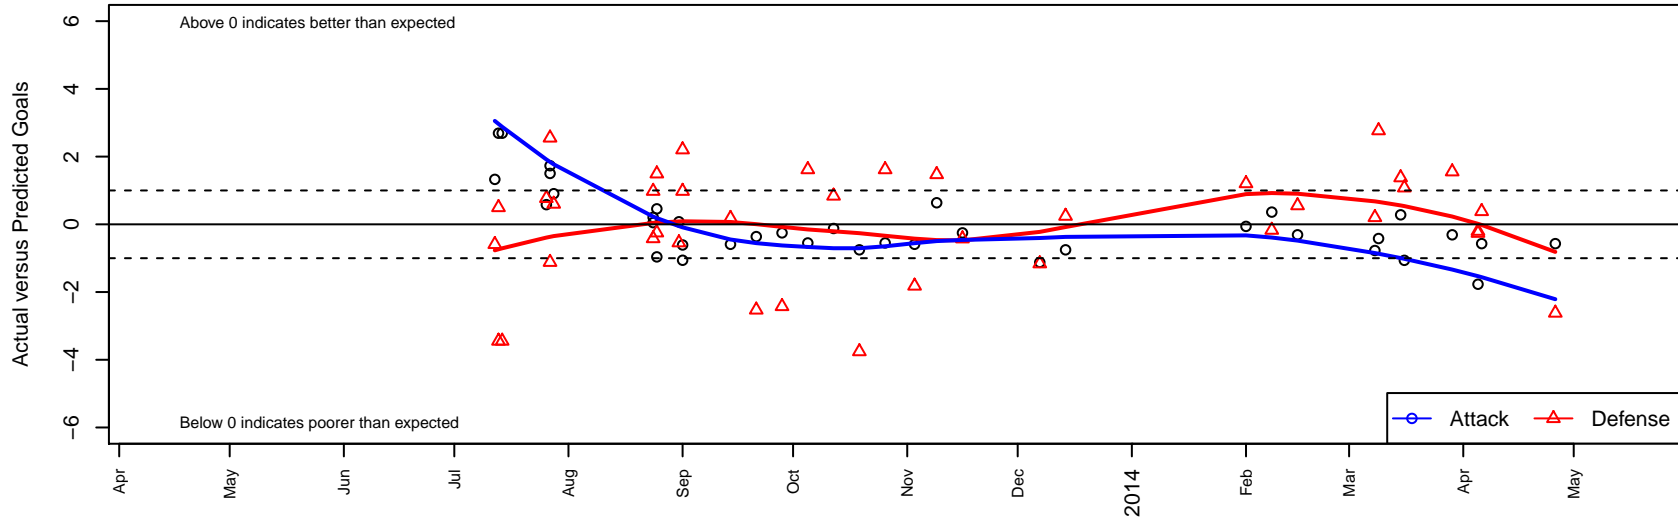

WPFC Fury White B02

Franklin Pierce SC

Tacoma, WA

B02 total strength=399

attack=0.37 defense=0.17

fall league = PSPL WSPL U11, Spr PSPL Clas:

alt names used:

WPFC Fury B02 White

WPFC Fury White [B02]

WPFC FURY B02 WHITE (WA)

Venues played:

King of the Hill Cascade U11

Crossfire Select Cup BU11 Gold

Tyee Cup U11

Labor Day Cup BU11

PSPL WSPL U11

Spr PSPL Classic 1 U11

WA Cup BU11 Bronze U11

WPFC Fury White B02
Dots are actual minus expected GF (blue circles) and GA (red triangles).
Blue line is smoothed change in attack strength. Red is smoothed change in defense strength.